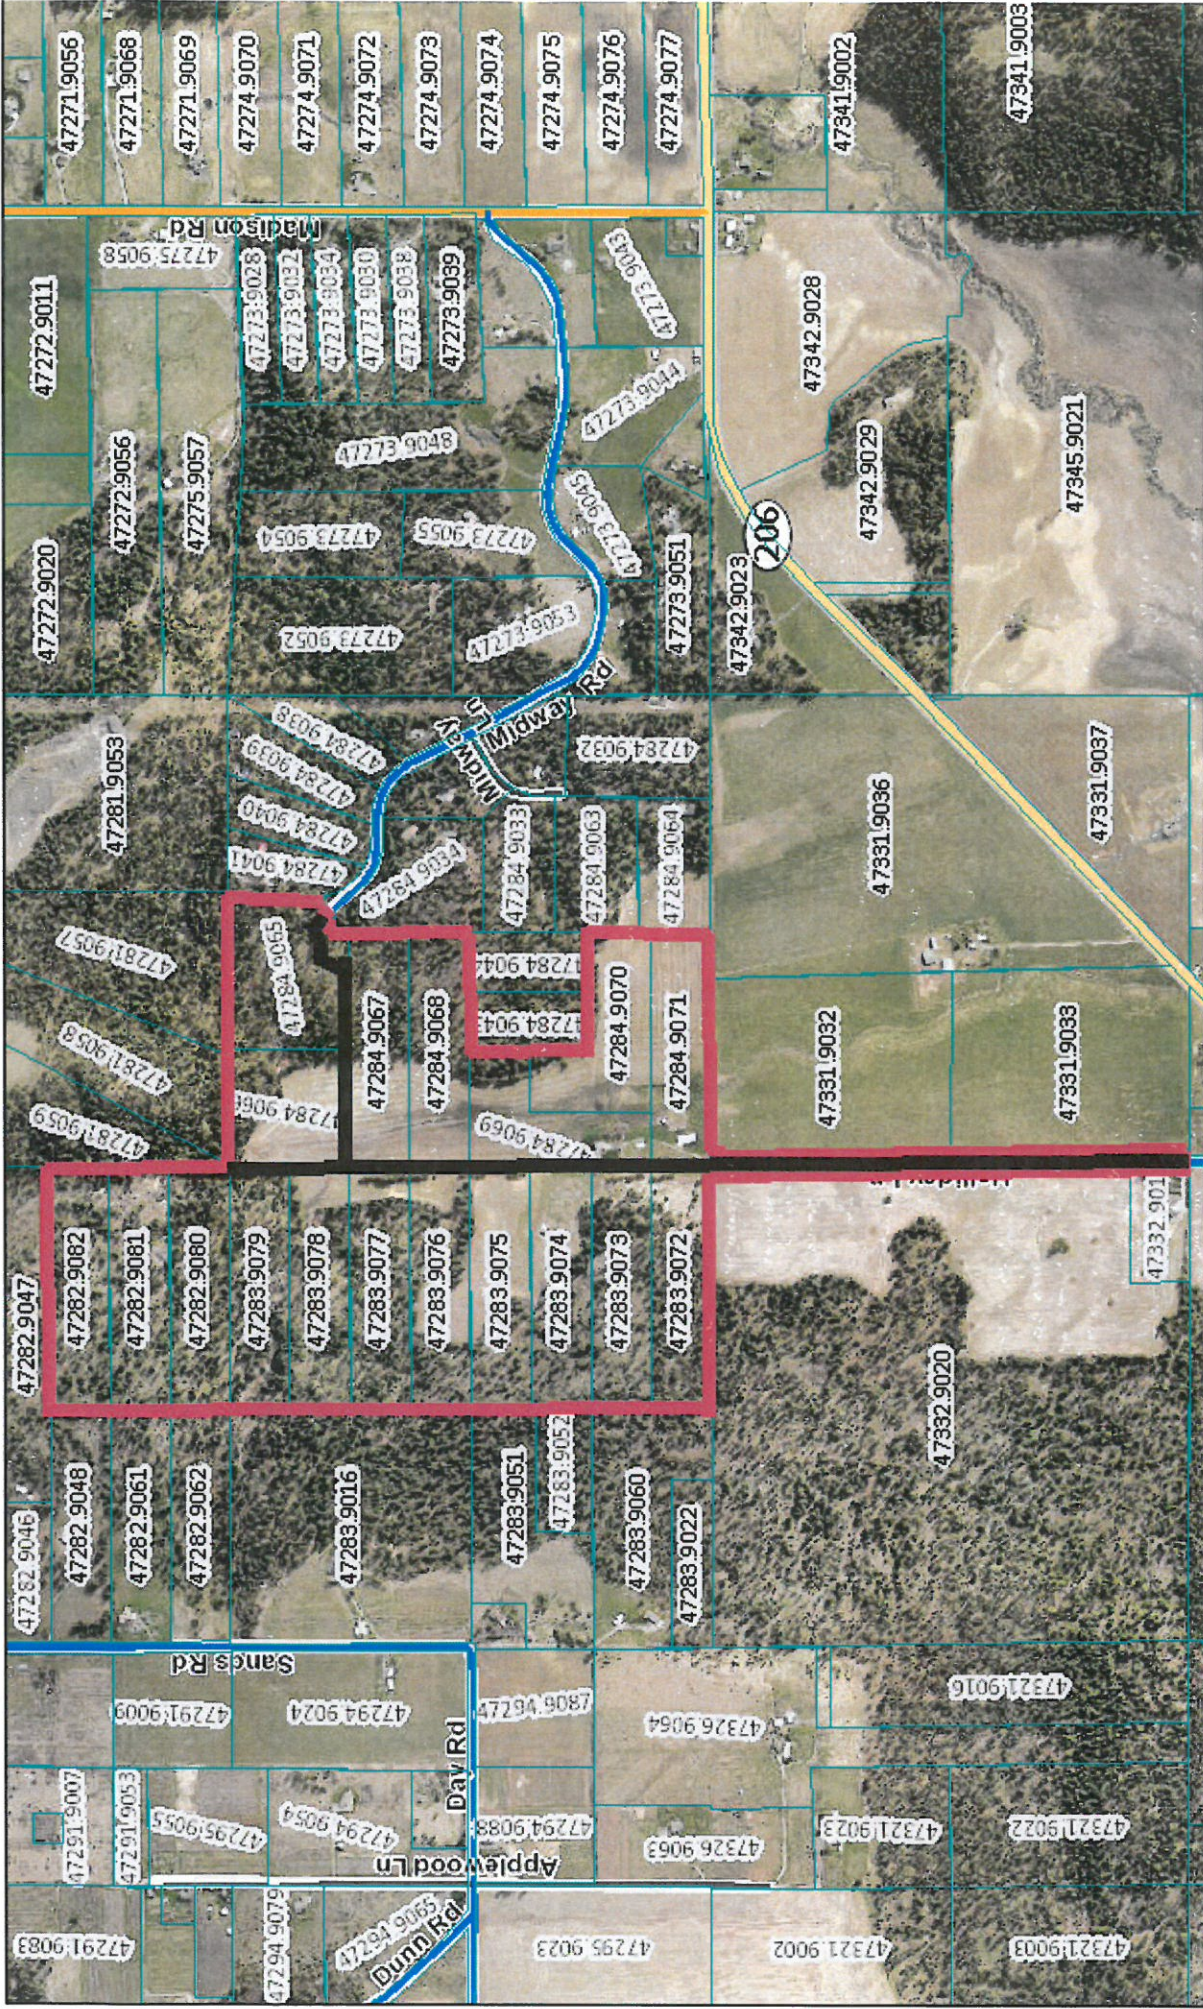

VICINITY/SITE MAP

Legend

- = Subject Area
- = Proposed Private Roads

1:19,000

Spokane County IT

November 7, 2018

This map is a composite of "best available data layers. This map is for reference only. No warranties are expressed.